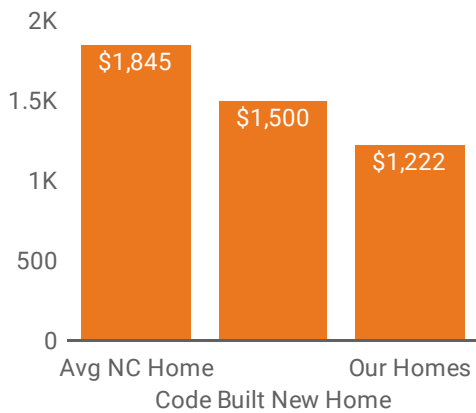

4.0K
Pounds of Carbon Emissions Avoided

60.0
Lifetime Average HERS Score

25%
More Energy Efficient vs NC Code Home

Annual Energy Cost Comparison